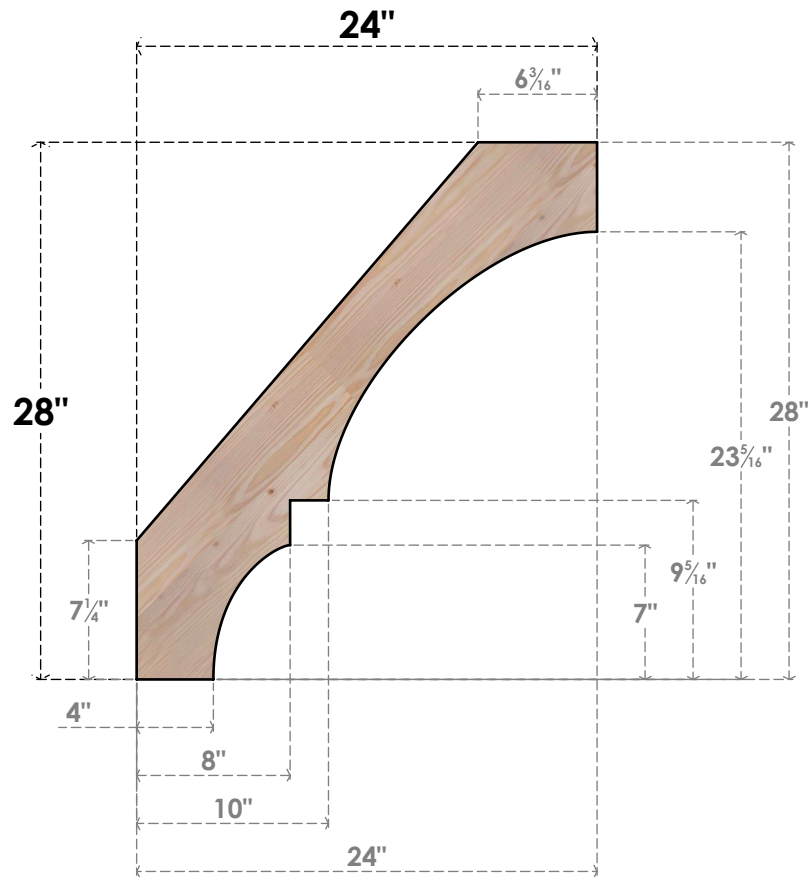

BRC06X24X28BOA00SDF

5 1/2"W X 24"D X 28"H BALBOA SMOOTH BRACE, DOUGLAS FIR

SIDE

FRONT

EKENA MILLWORK
 2300 WEST MAIN ST.
 CLARKSVILLE, TX 75426
 TOLL FREE: 866-607-0453
 WWW.EKENAMILLWORK.COM

NOTES

1. INSTALLATION TO BE COMPLETED IN ACCORDANCE WITH MANUFACTURER'S SPECIFICATIONS.
2. DRAWING MAY NOT BE TO SCALE
3. THIS DRAWING IS INTENDED FOR DESIGN AND PLANNING PURPOSES ONLY.
4. ALL INFORMATION CONTAINED HEREIN WAS CURRENT AT THE TIME OF DEVELOPMENT BUT MUST BE REVIEWED AND APPROVED BY THE PRODUCT MANUFACTURER TO BE CONSIDERED ACCURATE.
5. PRODUCTS ARE NOT KILN DRIED. THIS ITEM IS UNIQUE AND WILL CONTAIN THE NATURAL VARIATIONS THAT THE WOOD SPECIES OFFERS. THIS MAY RESULT IN VARIATIONS UP TO 1/4"