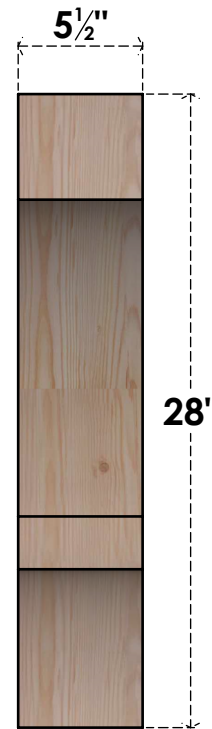

BRC06X24X28BOA00SDF

5 1/2"W X 24"D X 28"H BALBOA SMOOTH BRACE, DOUGLAS FIR

SIDE

FRONT

EKENA MILLWORK
 2300 WEST MAIN ST.
 CLARKSVILLE, TX 75426
 TOLL FREE: 866-607-0453
 WWW.EKENAMILLWORK.COM

NOTES

1. INSTALLATION TO BE COMPLETED IN ACCORDANCE WITH MANUFACTURER'S SPECIFICATIONS.
2. DRAWING MAY NOT BE TO SCALE
3. THIS DRAWING IS INTENDED FOR DESIGN AND PLANNING PURPOSES ONLY.
4. ALL INFORMATION CONTAINED HEREIN WAS CURRENT AT THE TIME OF DEVELOPMENT BUT MUST BE REVIEWED AND APPROVED BY THE PRODUCT MANUFACTURER TO BE CONSIDERED ACCURATE.
5. PRODUCTS ARE NOT KILN DRIED. THIS ITEM IS UNIQUE AND WILL CONTAIN THE NATURAL VARIATIONS THAT THE WOOD SPECIES OFFERS. THIS MAY RESULT IN VARIATIONS UP TO 1/4"